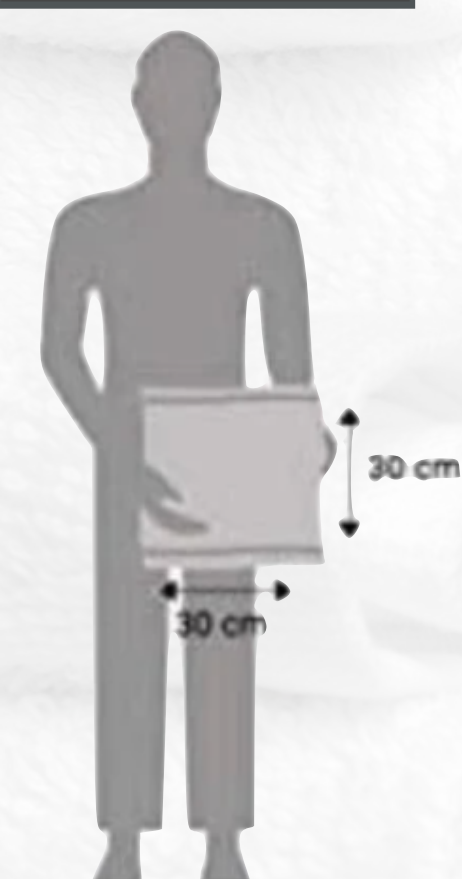

CATALOG

HORUS COTTON

100% Egyptian Cotton

BEDDING

Bed Sheets and Duvet Covers

Bed Size	FLAT SHEET	FITTED SHEET	DUVET COVER no buttons (Flap)
90cm	160 x 285 cm	90 x 200 cm ajustable	155 x 260 cm
105cm	180 x 285 cm	105 x 200 cm ajustable	190 x 260 cm
135/140cm	210 x 285 cm	135 x 200 cm ajustable	225 x 260 cm
150/160cm	240 x 285 cm	155 x 200 cm ajustable	240 x 260 cm
180cm	280 x 285 cm	180 x 200 cm ajustable	270 x 280 cm
200cm	310 x 315 cm	200 x 200 cm ajustable	285 x 280 cm

BEDDING

BATHROOM

Towels

FACE TOWEL	HAND TOWEL	BATH TOWEL	BATH TOWEL XL	BATH MAT
30 x 30 cm	50 x 80 cm	70 x 140 cm	100 x 150 cm	40 x 60cm
30 x 50 cm	50 x 100 cm	80 x 160 cm	100 x 180 cm	50 x 70 cm

Bath Towel XL

Bath Towel

Hand Towel

Face Towel

Bathrobes

SIZES	M	L	XL
A	54 cm	54cm	61cm
B	54 cm	54cm	69cm
C	52 cm	52cm	60cm
D	109 cm	109cm	125cm

Tablecloth

TABLE	TABLECLOTH
90 x 90 cm	160 x 160 cm
90 x 140 cm	160 x 210 cm
90 x 190 cm	160 x 260 cm
90 x 240 cm	160 x 310 cm
90 x 290 cm	160 x 360 cm

160 x 160 cm
fits table length 90 x 90 cm
Seats: 2-4

160 x 210 cm
fits table length 90 x 140 cm
Seats: 4-6

160 x 260 cm
fits table length 90 x 190 cm
Seats: 6-8

160 x 310 cm
fits table length 90 x 240 cm
Seats: 8-10