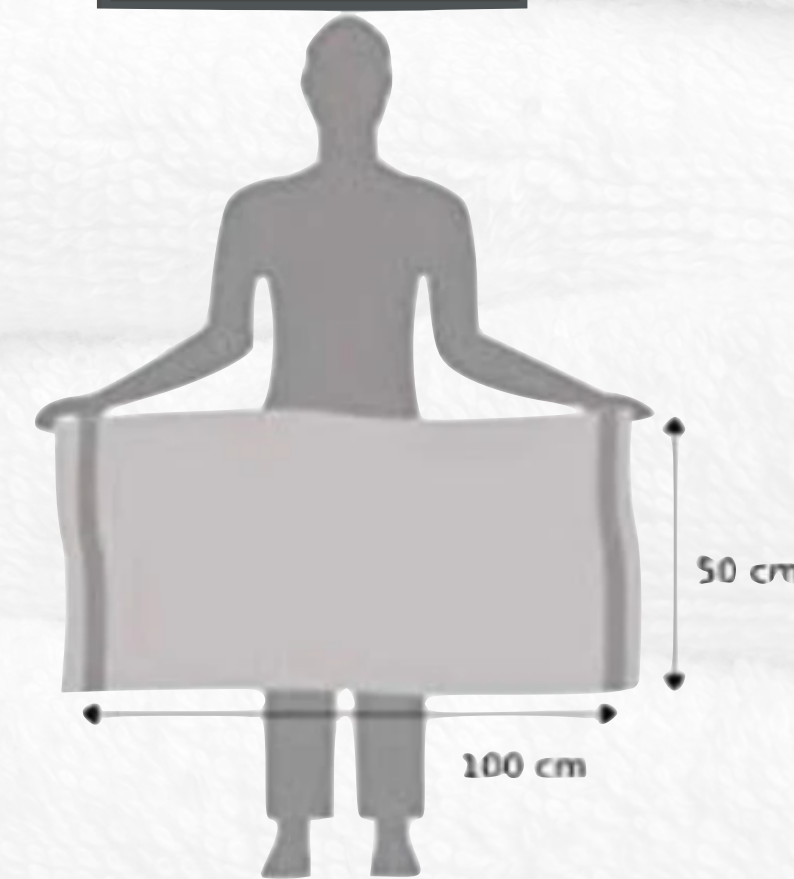

CATALOG

HORUS COTTON

100% Egyptian Cotton

BEDDING

Bed Sheets and Duvet Covers

Bed Size	FLAT SHEET	FITTED SHEET	DUVET COVER no buttons (Flap)
90cm	160 x 285 cm	90 x 200 cm ajustable	155 x 260 cm
105cm	180 x 285 cm	105 x 200 cm ajustable	190 x 260 cm
135/140cm	210 x 285 cm	135 x 200 cm ajustable	225 x 260 cm
150/160cm	240 x 285 cm	155 x 200 cm ajustable	240 x 260 cm
180cm	280 x 285 cm	180 x 200 cm ajustable	270 x 280 cm
200cm	310 x 315 cm	200 x 200 cm ajustable	285 x 280 cm

BEDDING

BATHROOM

Towels

FACE TOWEL	HAND TOWEL	BATH TOWEL	BATH TOWEL XL	BATH MAT
30 x 30 cm	50 x 80 cm	70 x 140 cm	100 x 150 cm	40 x 60cm
30 x 50 cm	50 x 100 cm	80 x 160 cm	100 x 180 cm	50 x 70 cm

Bath Towel XL

Bath Towel

Hand Towel

Face Towel

Bathrobes

SIZES	M	L	XL
A	54 cm	54cm	61cm
B	54 cm	54cm	69cm
C	52 cm	52cm	60cm
D	109 cm	109cm	125cm

Tablecloth

TABLE	TABLECLOTH
90 x 90 cm	160 x 160 cm
90 x 140 cm	160 x 210 cm
90 x 190 cm	160 x 260 cm
90 x 240 cm	160 x 310 cm
90 x 290 cm	160 x 360 cm

160 x 160 cm
fits table length 90 x 90 cm
Seats: 2-4

160 x 210 cm
fits table length 90 x 140 cm
Seats: 4-6

160 x 260 cm
fits table length 90 x 190 cm
Seats: 6-8

160 x 310 cm
fits table length 90 x 240 cm
Seats: 8-10