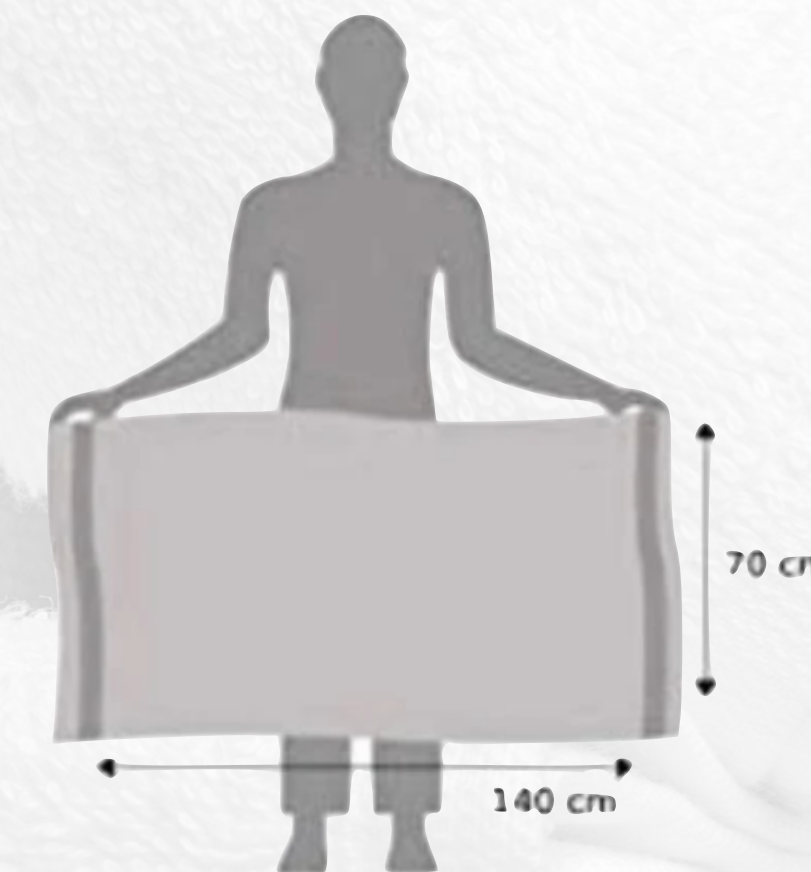

CATALOG

HORUS COTTON

100% Egyptian Cotton

BEDDING

Bed Sheets and Duvet Covers

Bed Size	FLAT SHEET	FITTED SHEET	DUVET COVER no buttons (Flap)
90cm	160 x 285 cm	90 x 200 cm ajustable	155 x 260 cm
105cm	180 x 285 cm	105 x 200 cm ajustable	190 x 260 cm
135/140cm	210 x 285 cm	135 x 200 cm ajustable	225 x 260 cm
150/160cm	240 x 285 cm	155 x 200 cm ajustable	240 x 260 cm
180cm	280 x 285 cm	180 x 200 cm ajustable	270 x 280 cm
200cm	310 x 315 cm	200 x 200 cm ajustable	285 x 280 cm

BEDDING

BATHROOM

Towels

FACE TOWEL	HAND TOWEL	BATH TOWEL	BATH TOWEL XL	BATH MAT
30 x 30 cm	50 x 80 cm	70 x 140 cm	100 x 150 cm	40 x 60cm
30 x 50 cm	50 x 100 cm	80 x 160 cm	100 x 180 cm	50 x 70 cm

Bath Towel XL

Bath Towel

Hand Towel

Face Towel

Bathrobes

SIZES	M	L	XL
A	54 cm	54cm	61cm
B	54 cm	54cm	69cm
C	52 cm	52cm	60cm
D	109 cm	109cm	125cm

Tablecloth

TABLE	TABLECLOTH
90 x 90 cm	160 x 160 cm
90 x 140 cm	160 x 210 cm
90 x 190 cm	160 x 260 cm
90 x 240 cm	160 x 310 cm
90 x 290 cm	160 x 360 cm

160 x 160 cm
fits table length 90 x 90 cm
Seats: 2-4

160 x 210 cm
fits table length 90 x 140 cm
Seats: 4-6

160 x 260 cm
fits table length 90 x 190 cm
Seats: 6-8

160 x 310 cm
fits table length 90 x 240 cm
Seats: 8-10